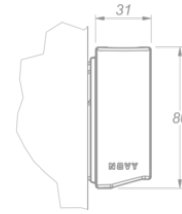

Lighting
Novy Wall 305
Mineral Black

EAN 5414425254071

Functions & features

- Control method Gesture Control

Dimensions

- Product dimensions (WxDxH) (mm) 3037 x 31 x 80
- Min mounting height above worktop (mm) 450

Technical specifications

- Maximum power (W) 117
- Voltage appliance (V) 100-240
- Frequency (Hz) 50-60
- Power consumption in stand-by-mode (Ps) (W) 0
- Net weight (kg) 5
- Safetyclass II

A (1:2)