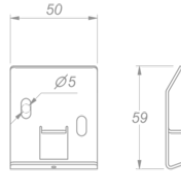

Lighting
Novy Wall 215
Mineral Black

EAN 5414425254019

Functions & features

- Control method Gesture Control

Dimensions

- Product dimensions (WxDxH) (mm) 2137 x 31 x 80
- Min mounting height above worktop (mm) 450

Technical specifications

- Maximum power (W) 86
- Voltage appliance (V) 100-240
- Frequency (Hz) 50-60
- Power consumption in stand-by-mode (Ps) (W) 0
- Net weight (kg) 3,5
- Safetyclass II

A (1:2)