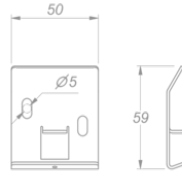

Lighting
Novy Wall 125
Mineral White

EAN 5414425253944

Functions & features

- Control method Gesture Control

Dimensions

- Product dimensions (WxDxH) (mm) 1237 x 31 x 80
- Min mounting height above worktop (mm) 450

Technical specifications

- Maximum power (W) 53
- Voltage appliance (V) 100-240
- Frequency (Hz) 50-60
- Power consumption in stand-by-mode (Ps) (W) 0
- Net weight (kg) 2
- Safetyclass II

A (1:2)