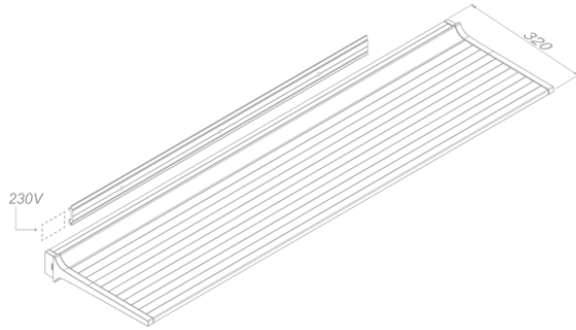

Lighting
Novy Shelf 275
Mineral Black

EAN 5414425253777

Functions & features

- Control method Gesture Control

Dimensions

- Product dimensions (WxDxH) (mm) 2737 x 320 x 65
- Min mounting height above worktop (mm) 450

Technical specifications

- Maximum power (W) 107
- Voltage appliance (V) 100-240
- Frequency (Hz) 50-60
- Power consumption in stand-by-mode (Ps) (W) 0
- Net weight (kg) 14,6
- Safetyclass II

Shelf 937 ~ 3037
Shelf Pro 1537 ~ 3037