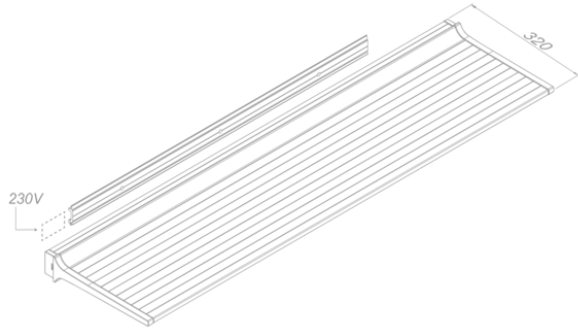

**Lighting**  
**Novy Shelf 275**  
**Mineral White**

EAN 5414425253760

**Functions & features**

---

- Control method Gesture Control

**Dimensions**

---

- Product dimensions (WxDxH) (mm) 2737 x 320 x 65
- Min mounting height above worktop (mm) 450

**Lighting**

---

- Functional lighting type LED
- Functional light dimmable ▪
- Gross luminous flux functional lighting (Lm) 9522
- Color functional light (K) 2700-4000
- Color Rendering Index (CRI) ≥95
- Ambient lighting type LED
- Ambient light dimmable ▪
- Gross luminous flux ambient lighting (Lm) 2916
- Color ambient light (K) RGBW

**Technical specifications**

---

- Maximum power (W) 107
- Voltage appliance (V) 100-240
- Frequency (Hz) 50-60
- Power consumption in stand-by-mode (Ps) (W) 0
- Net weight (kg) 14,6
- Safetyclass II

Shelf 937 ~ 3037  
Shelf Pro 1537 ~ 3037