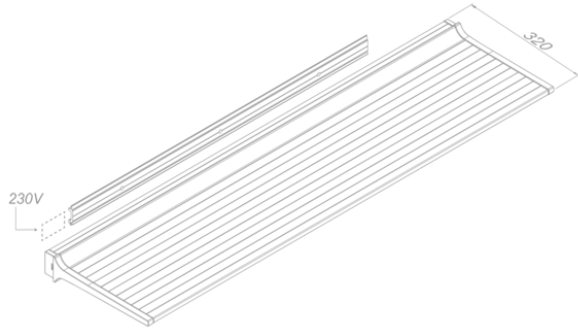

Lighting
Novy Shelf 215
Mineral Black

EAN 5414425253739

Functions & features

- Control method Gesture Control

Dimensions

- Product dimensions (WxDxH) (mm) 2137 x 320 x 65
- Min mounting height above worktop (mm) 450

Technical specifications

- Maximum power (W) 86
- Voltage appliance (V) 100-240
- Frequency (Hz) 50-60
- Power consumption in stand-by-mode (Ps) (W) 0
- Net weight (kg) 11,4
- Safetyclass II

Shelf 937 ~ 3037
Shelf Pro 1537 ~ 3037