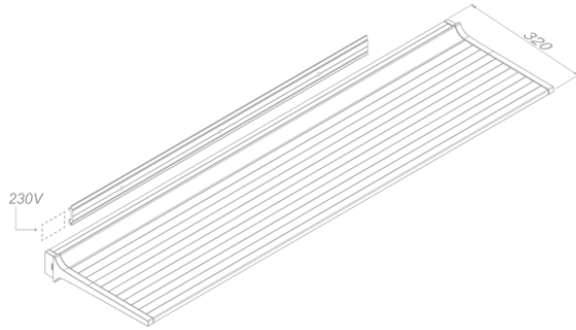

Lighting
Novy Shelf 125
Mineral Black

EAN 5414425261390

Functions & features

- Control method Gesture Control

Dimensions

- Product dimensions (WxDxH) (mm) 1237 x 320 x 65
- Min mounting height above worktop (mm) 450

Technical specifications

- Maximum power (W) 53
- Voltage appliance (V) 100-240
- Frequency (Hz) 50-60
- Power consumption in stand-by-mode (Ps) (W) 0
- Net weight (kg) 6,5
- Safetyclass II

Shelf 937 ~ 3037
Shelf Pro 1537 ~ 3037