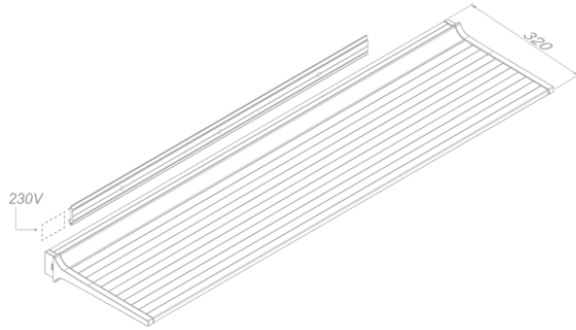

Lighting
Novy Shelf 95
Mineral Black

EAN 5414425253654

Functions & features

- Control method Gesture Control

Dimensions

- Product dimensions (WxDxH) (mm) 937 x 320 x 65
- Min mounting height above worktop (mm) 450

Lighting

- Functional lighting type LED
- Functional light dimmable ▪
- Gross luminous flux functional lighting (Lm) 3174
- Color functional light (K) 2700-4000
- Color Rendering Index (CRI) ≥95
- Ambient lighting type LED
- Ambient light dimmable ▪
- Gross luminous flux ambient lighting (Lm) 972
- Color ambient light (K) RGBW

Technical specifications

- Maximum power (W) 41
- Voltage appliance (V) 100-240
- Frequency (Hz) 50-60
- Power consumption in stand-by-mode (Ps) (W) 0
- Net weight (kg) 4,9
- Safetyclass II

Shelf 937 ~ 3037
Shelf Pro 1537 ~ 3037